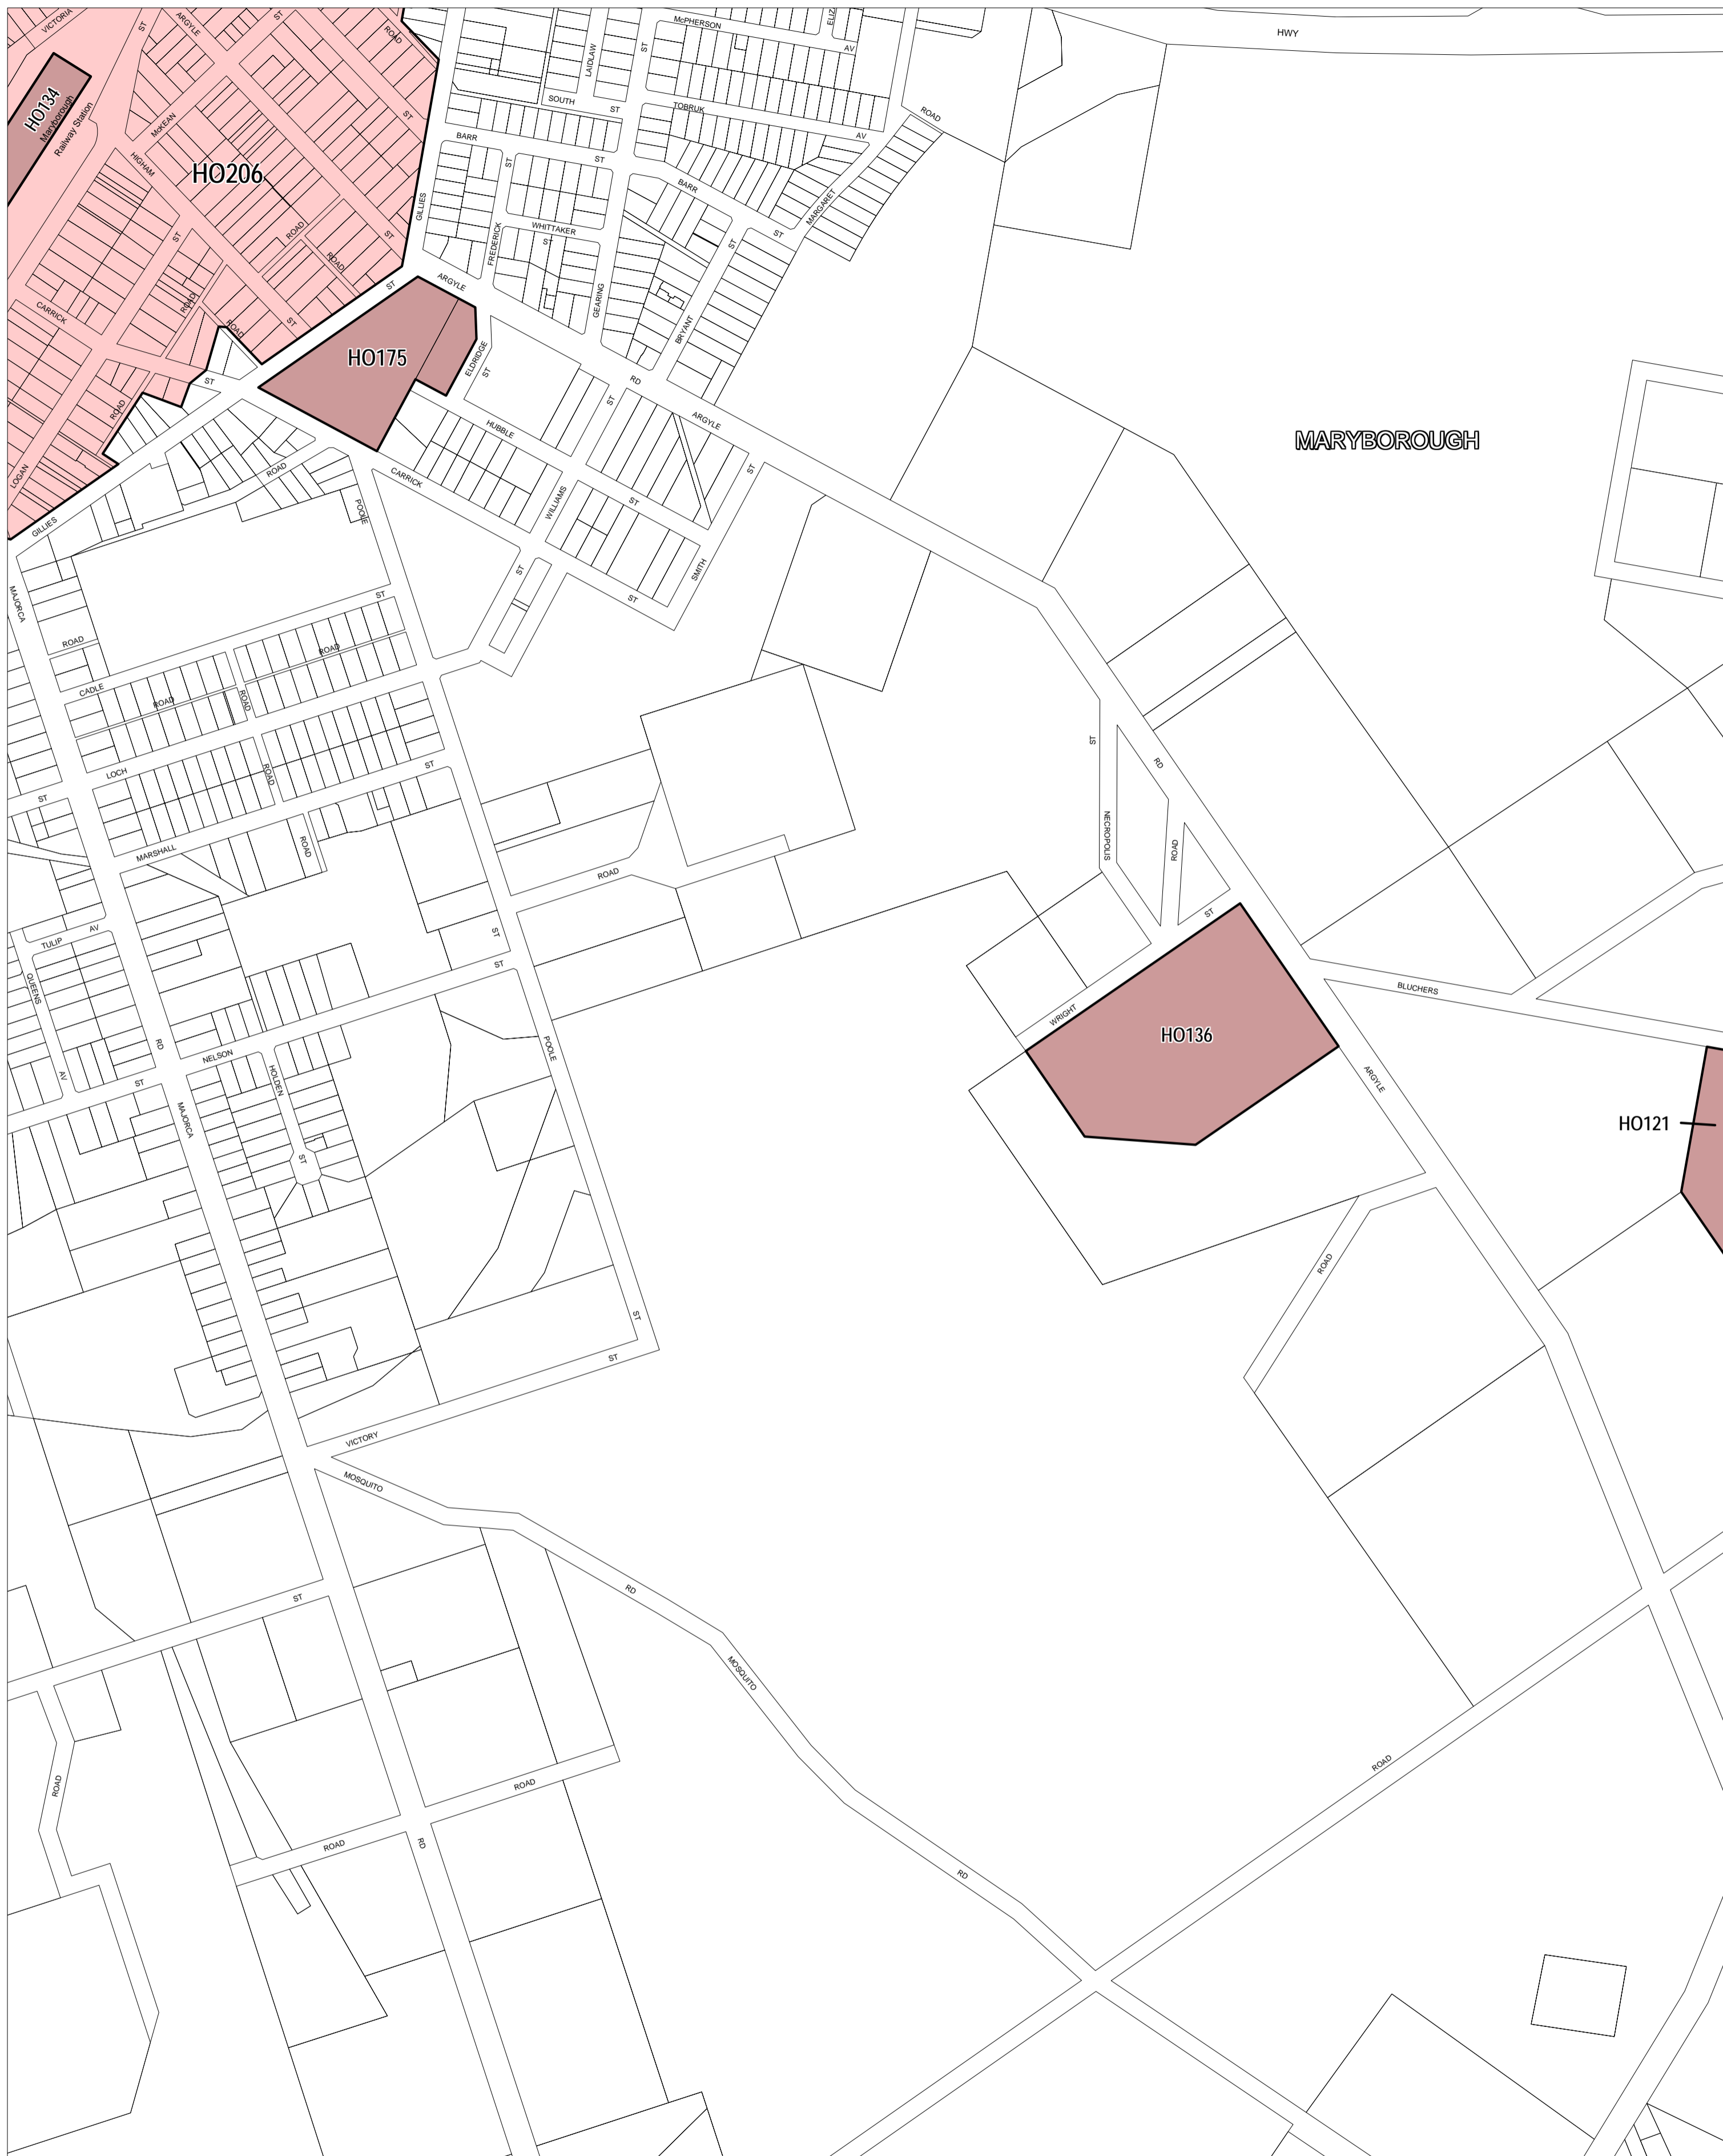

CENTRAL GOLDFIELDS PLANNING SCHEME - LOCAL PROVISION

Overlays

HO Heritage Overlay

AUSTRALIAN MAP GRID ZONE 54

Printed: 13/6/2008

AMENDMENT C14