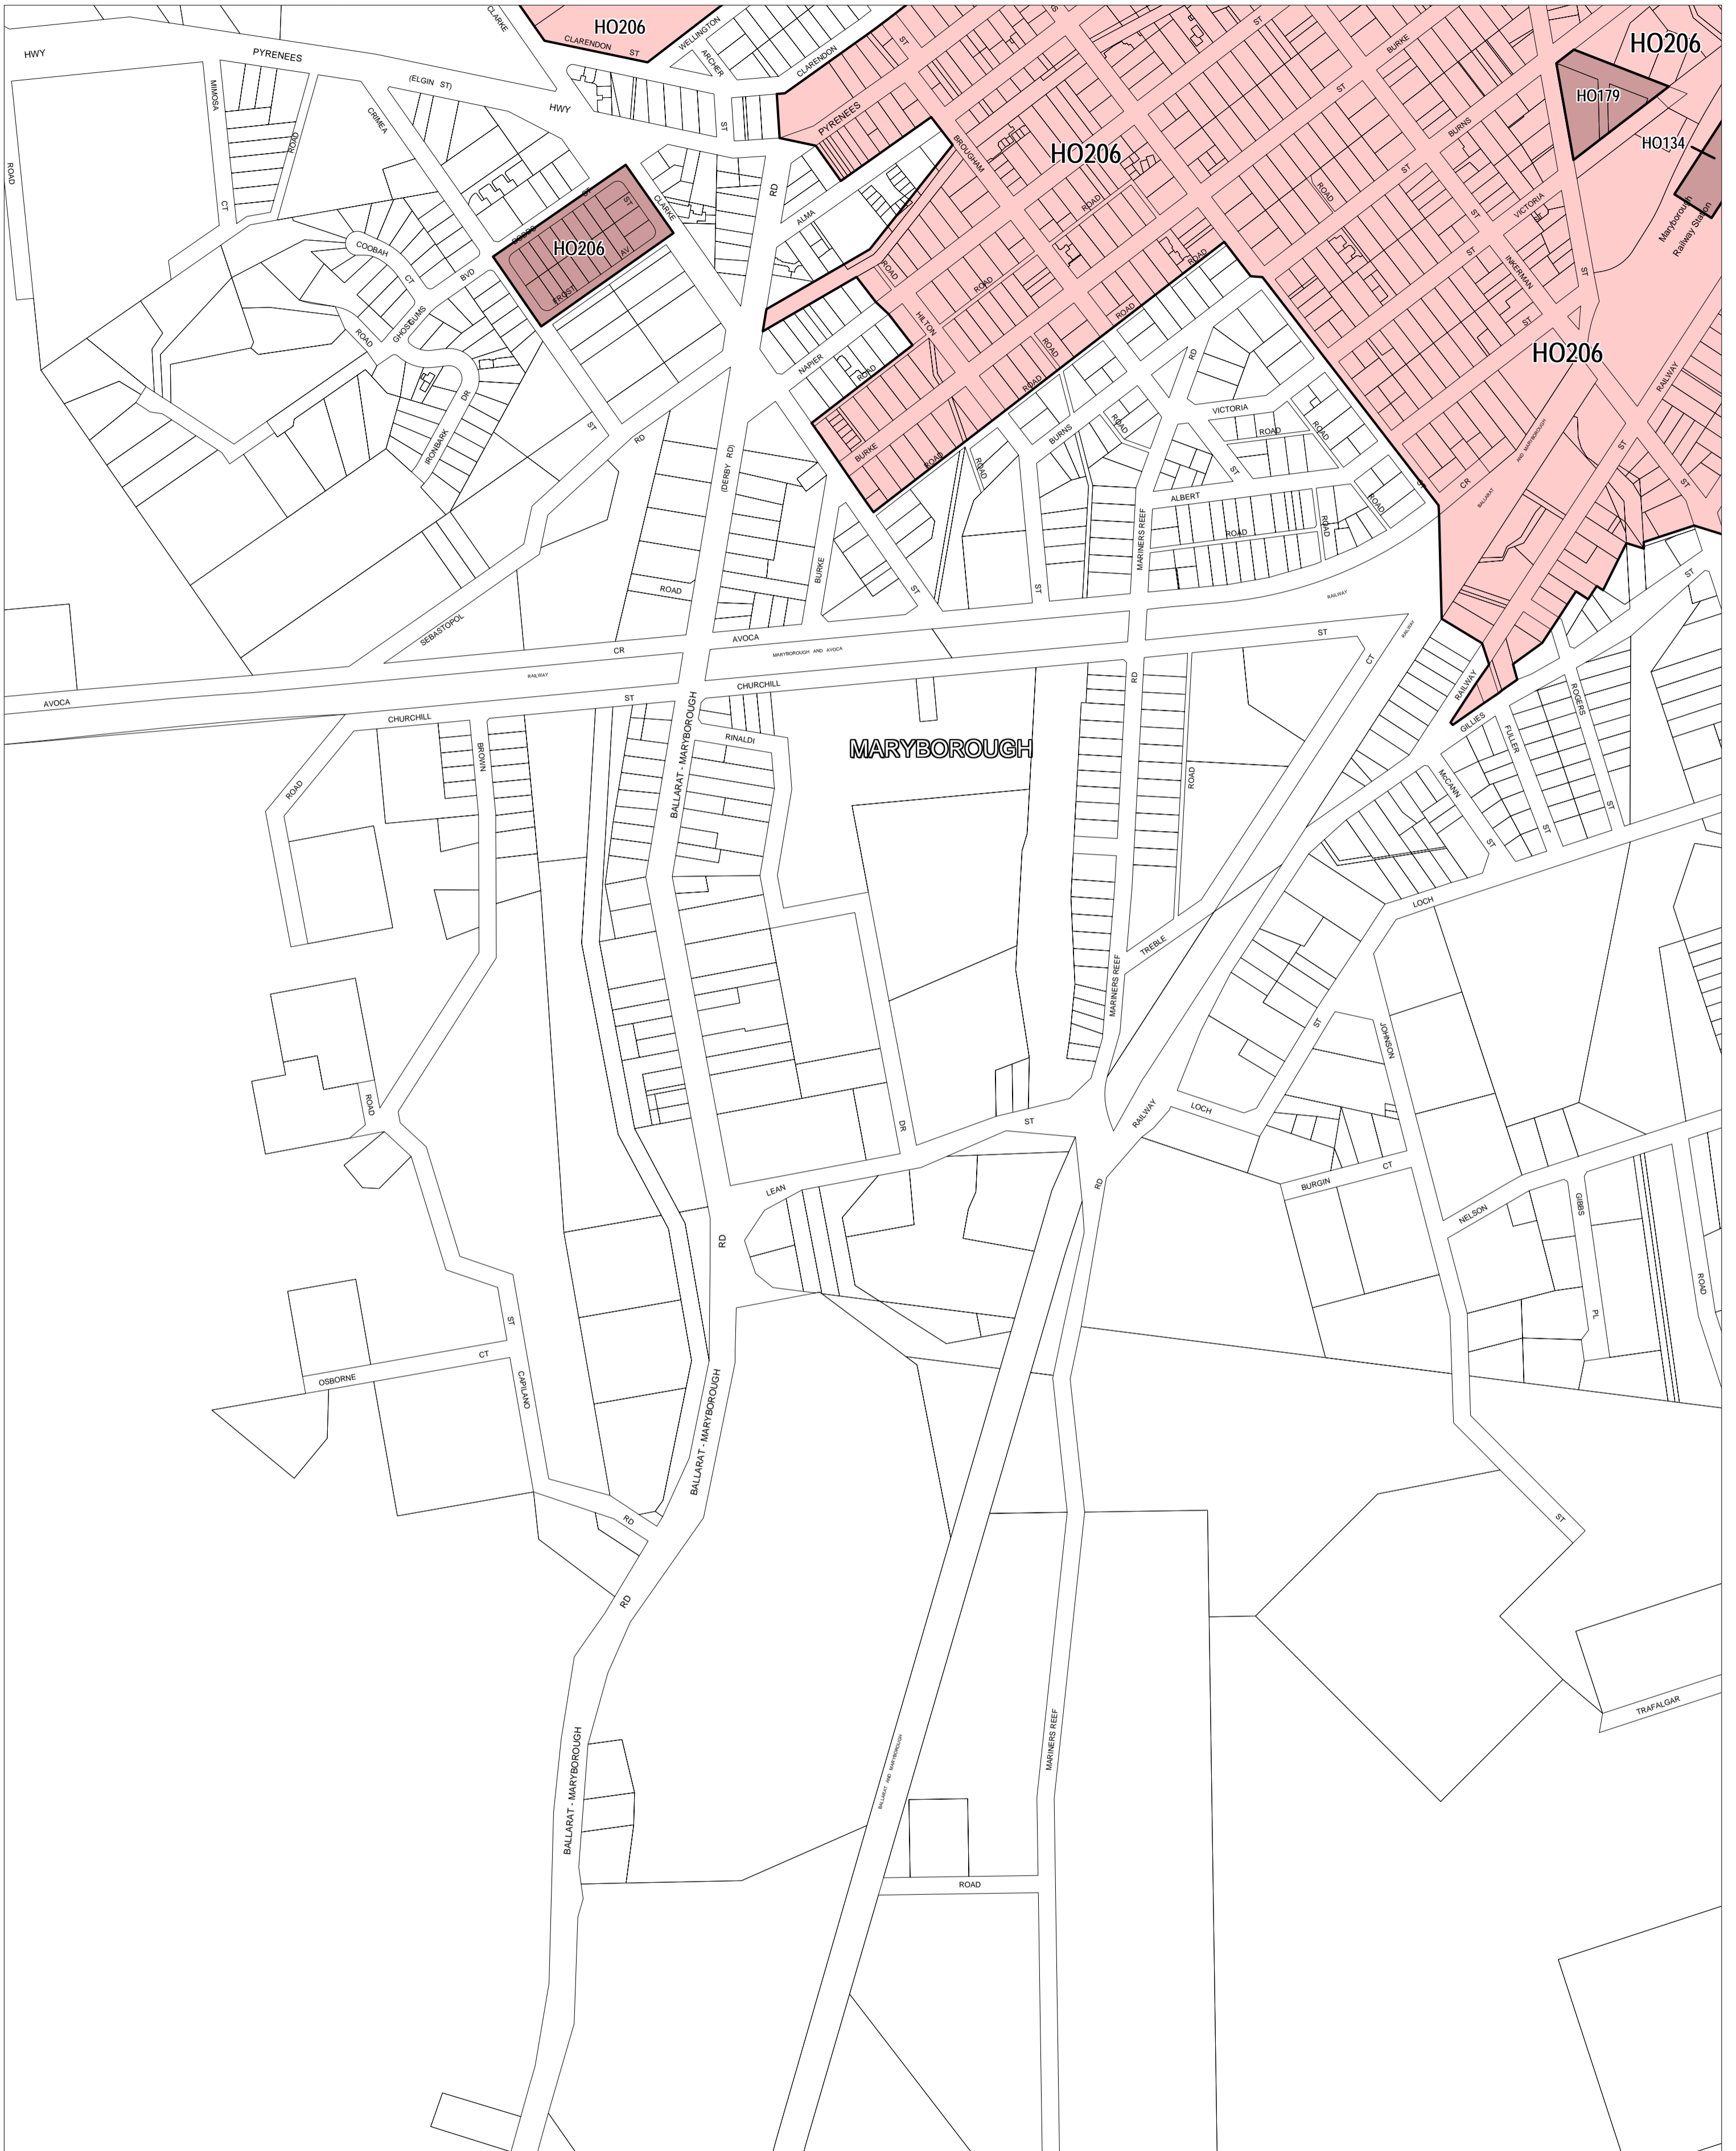

CENTRAL GOLDFIELDS PLANNING SCHEME - LOCAL PROVISION

Overlays

HO Heritage Overlay

100 0 100 200 300 400 500 m

AUSTRALIAN MAP GRID ZONE 54

INDEX TO ADJOINING METRIC SERIES MAP

Victoria
The Place To Be

Printed: 13/6/2008

AMENDMENT C14