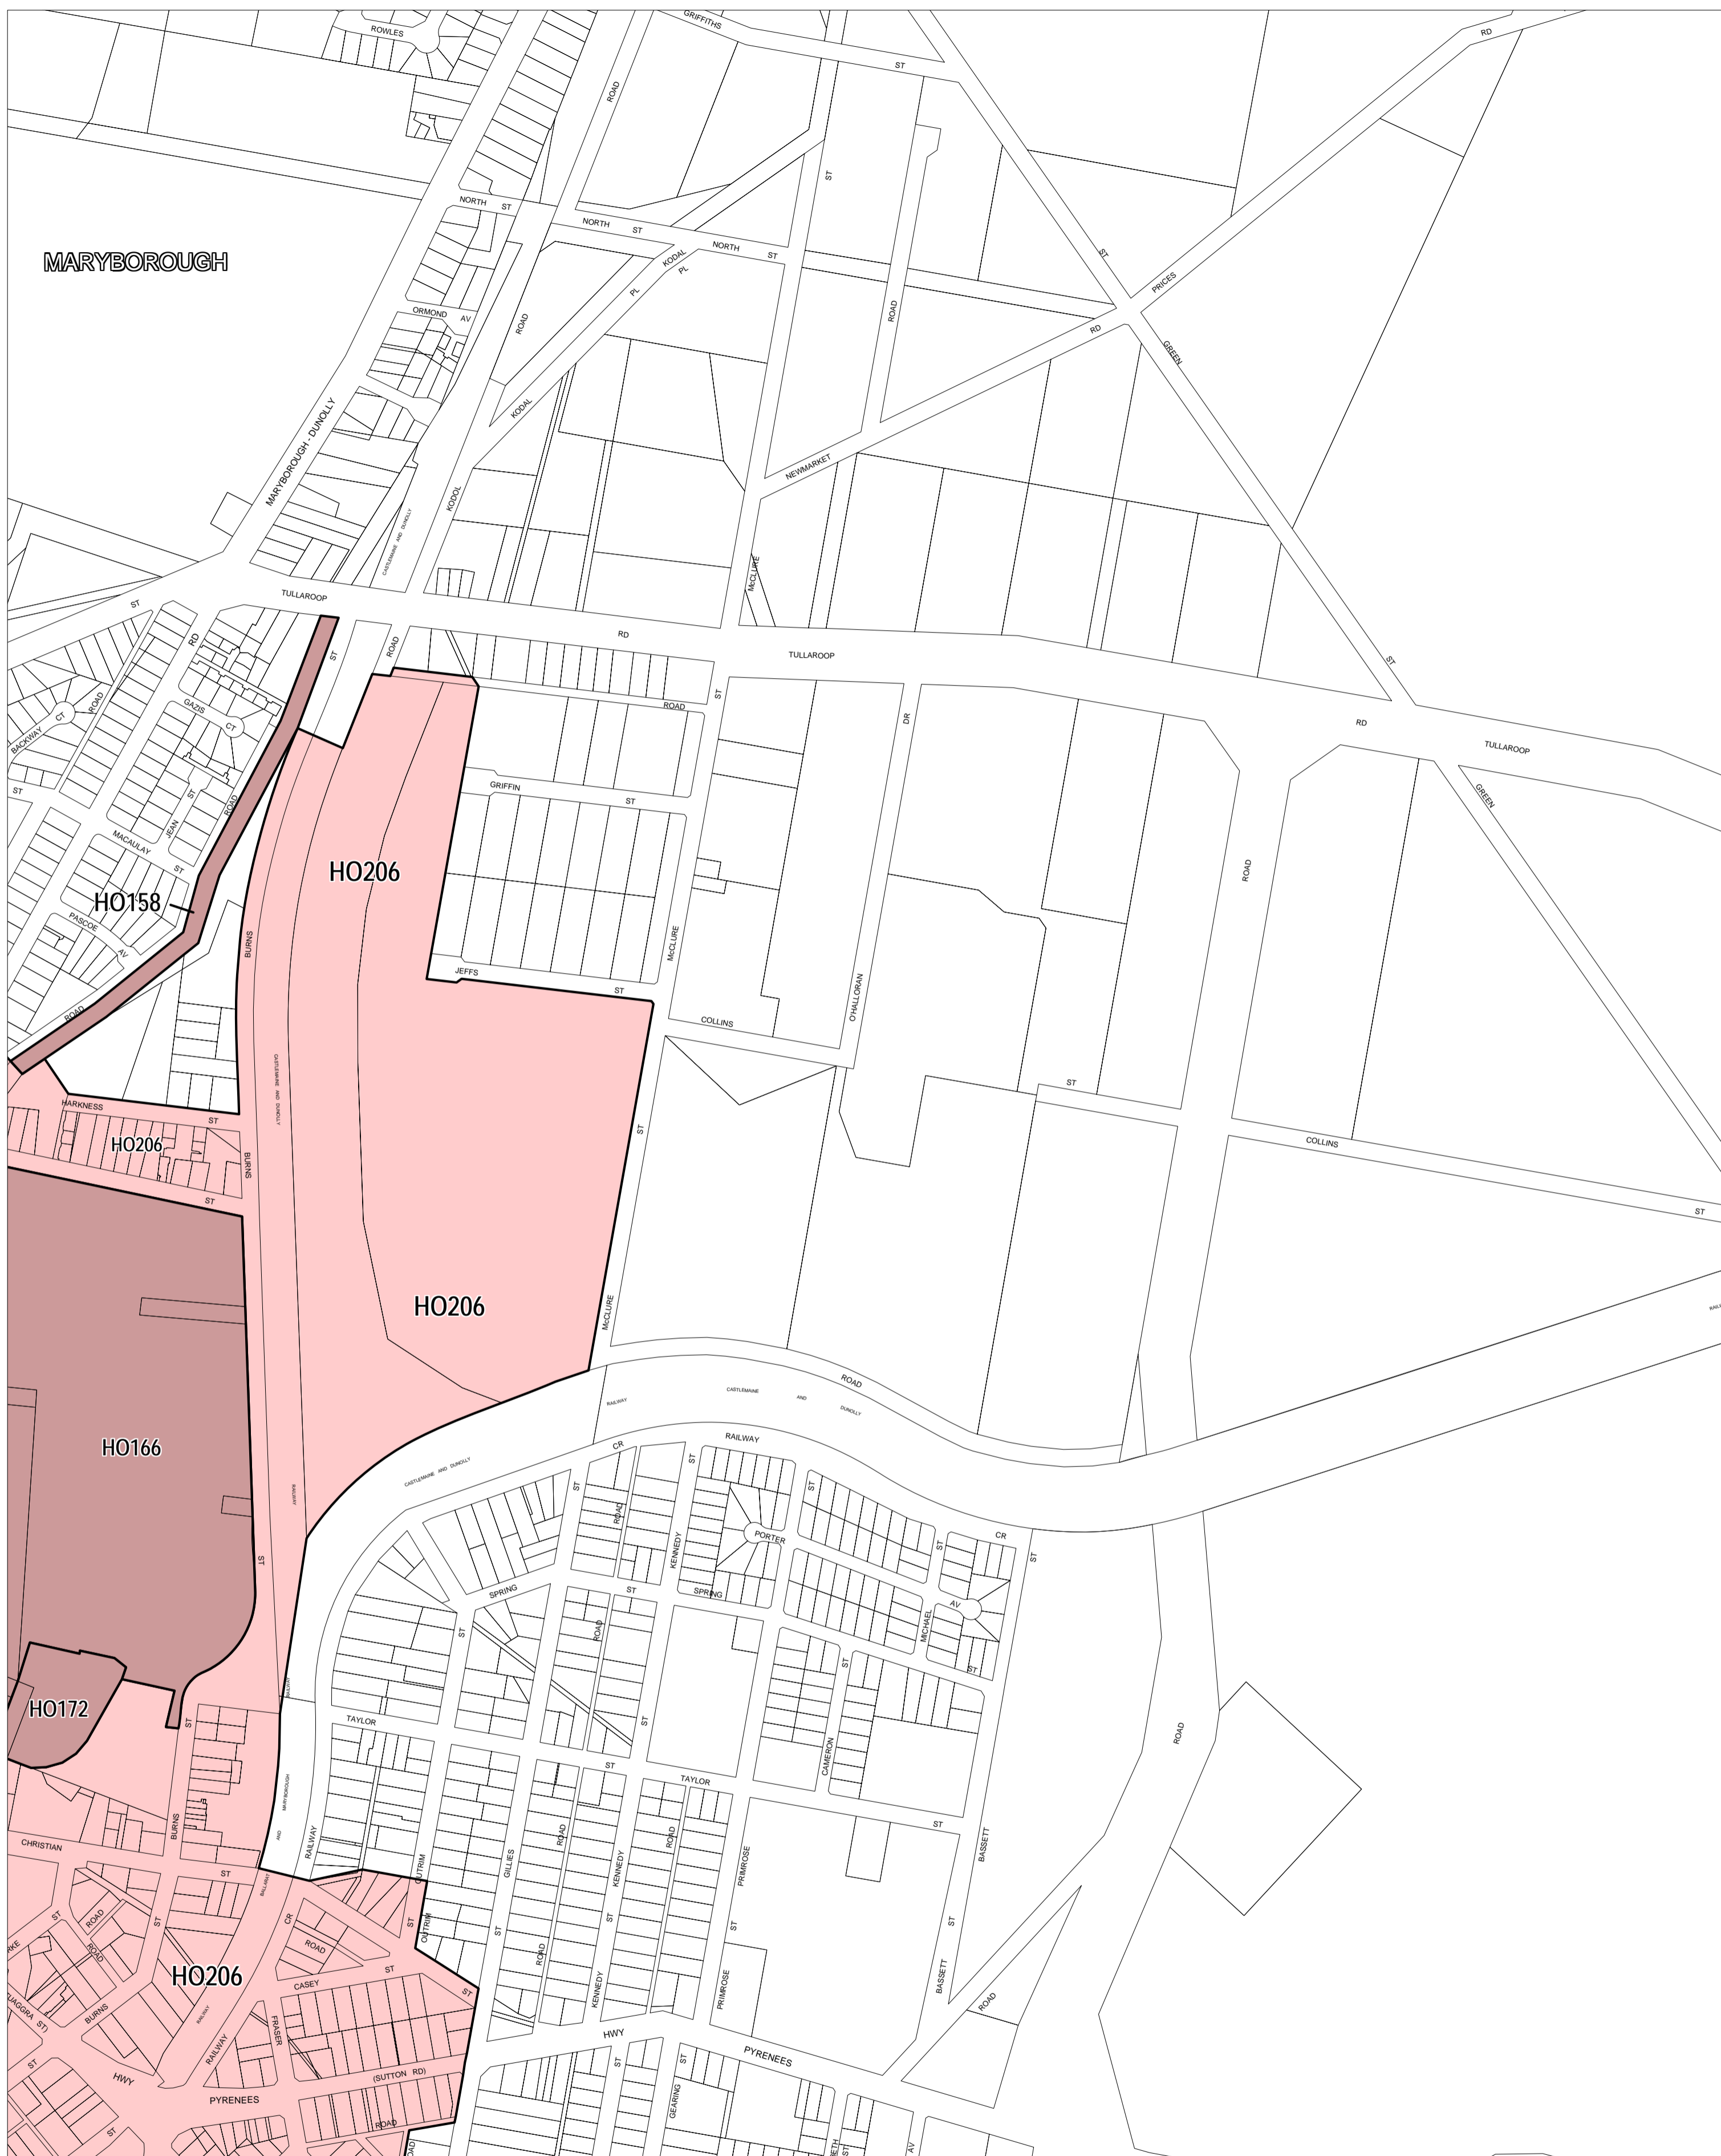

CENTRAL GOLDFIELDS PLANNING SCHEME - LOCAL PROVISION

Overlays

- HO Heritage Overlay

AUSTRALIAN MAP GRID ZONE 54

Printed: 13/6/2008

AMENDMENT C14