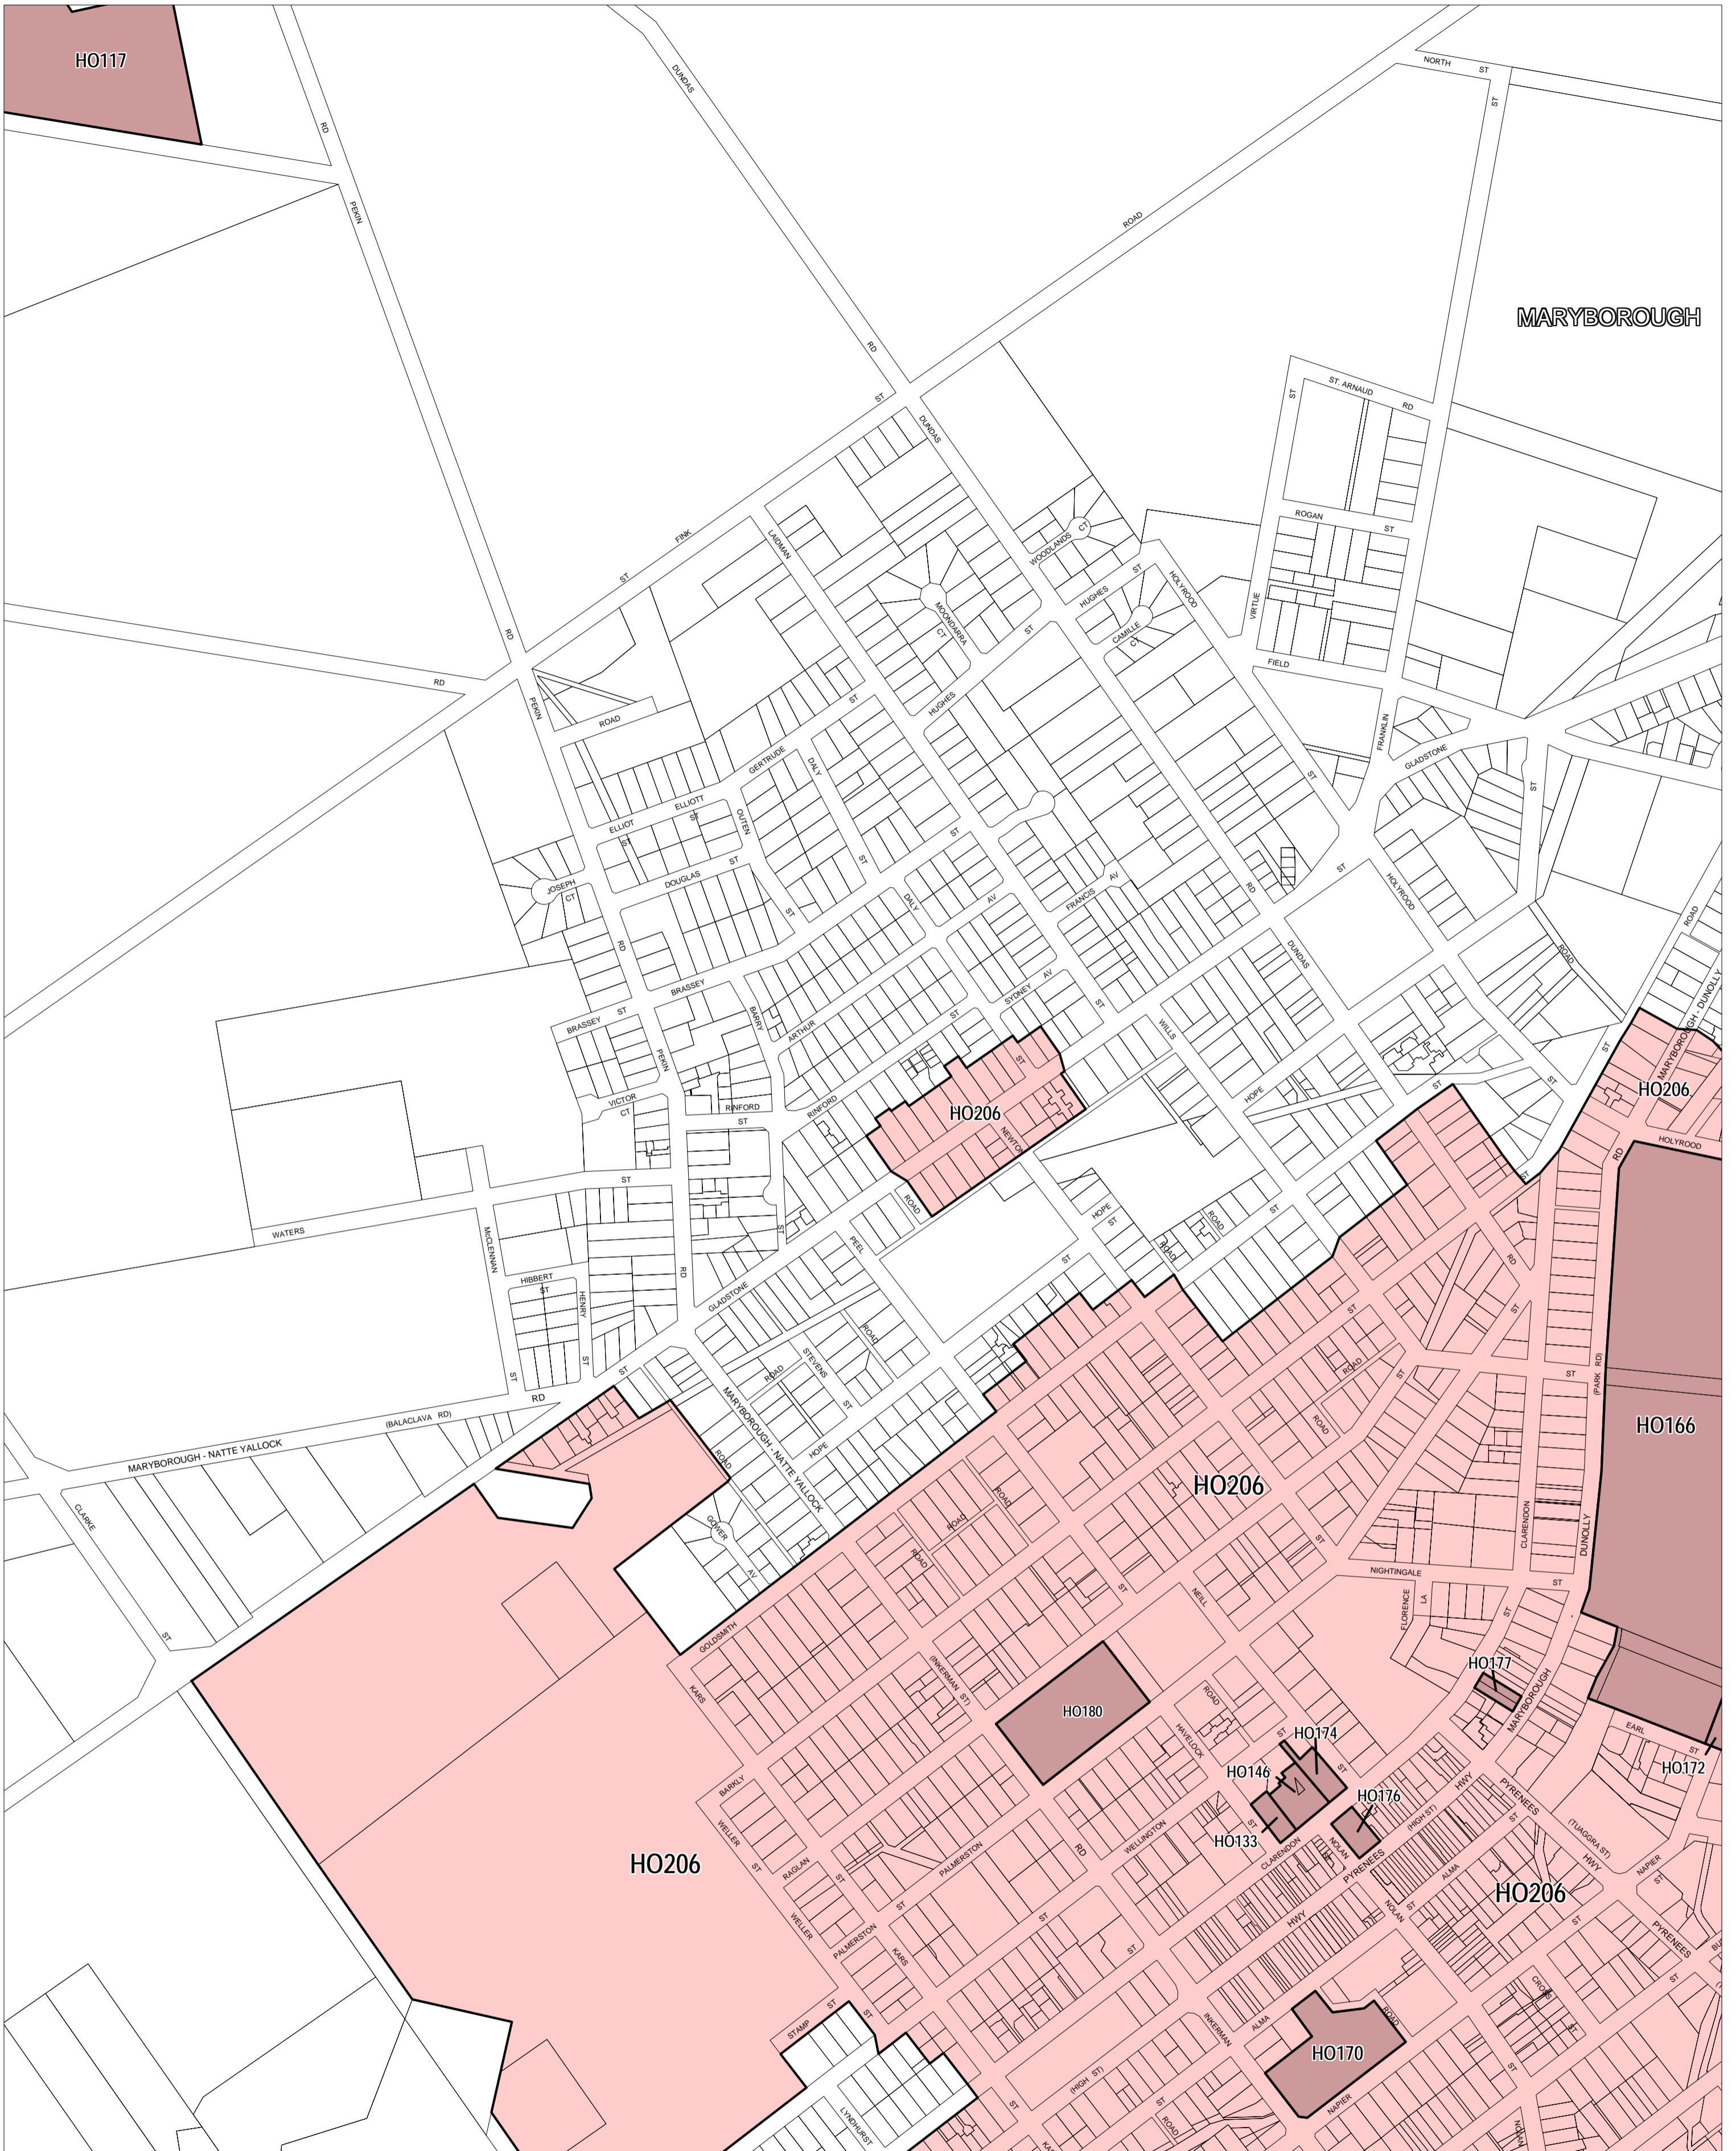

CENTRAL GOLDFIELDS PLANNING SCHEME - LOCAL PROVISION

Overlays
HO Heritage Overlay

Printed: 13/6/2008

AMENDMENT C14